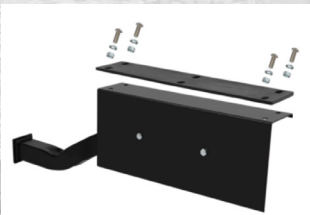

- Adjustable Strobe Bracket
#SLB..... \$280

- Adjustable Beacon Bracket
#BB..... \$135

#6880 DF \$1,900

#6880 DF/BW \$1,900

 **STURDY-LITE**
Premium Trucking Equipment

- #STBG-18 SMOOTH/DIAMOND.....\$700
- #STBG-24 SMOOTH/DIAMOND.....\$750
- #STBG-30 SMOOTH/DIAMOND.....\$850
- #STBG-36 SMOOTH/DIAMOND.....\$875

HOGEBUILT®

430 SS QUARTER FENDER 30" OR 34"
#M130\$450

430 SS QUARTER FENDER 30" OR 34"
#HB130\$450

SS SINGLE AXLE
FENDER #2706 - 430
\$800

430 SS HALF FENDER
31" OR 35.5" #BA505
HT.....\$625

SS BRACKET ARM
#MQ2012 \$140

REAR MOUNTING
BRACKETS
#1406-6A
\$300

G70 CHAINS WITH HOOKS

- 3/8 x 20 GRADE 70 WITH HK \$79 EA
- 5/16/ 20 GRADE 70 WITH HK \$65 EA
- 1/2 x 20 GRADE 70 WITH HK \$140 EA

CUSTOM LENGTHS AVAILABLE

- G100 1/2 CHAIN ASSEMBLY \$17 (FT)
- G70 1/2 CHAIN ASSEMBLY..... \$7 (FT)
- G70 3/8 CHAIN ASSEMBLY..... \$6 (FT)
- G100 SLIP HOOK..... \$100
- G100 GRAB HOOK..... \$75

RATCHET BINDERS

**5/16X3/8
\$39.⁰⁰**

**3/8X1/2
\$42.⁰⁰**

**1/2X5/8
\$65.⁰⁰**

**1/2X5/8 SLIP HOOK
\$150.⁰⁰**

**3/8X1/2 FOLDING
HANDLE
\$110.⁰⁰**

WE INSTALL!!

WCS PERMITS PHOTOGRAPHY