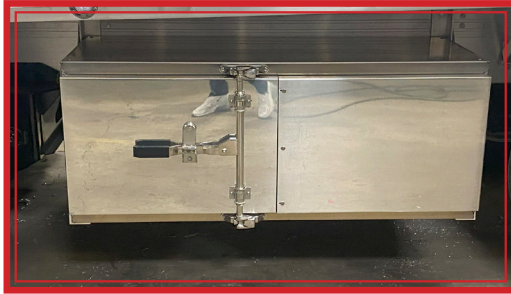

**KENWORTH W900 & FREIGHT-
LINER CLASSIC (LIGHTS NOT
INCLUDED)**

**18x18x60
CAMLOCK
TOOLBOX
\$850**

**24x24x60
CAMLOCK
TOOLBOX
\$950**

**24x24x48
CAMLOCK
TOOLBOX
\$950**

**100'' HEAVY
DUTY DUNNAGE
RACK
\$1350**